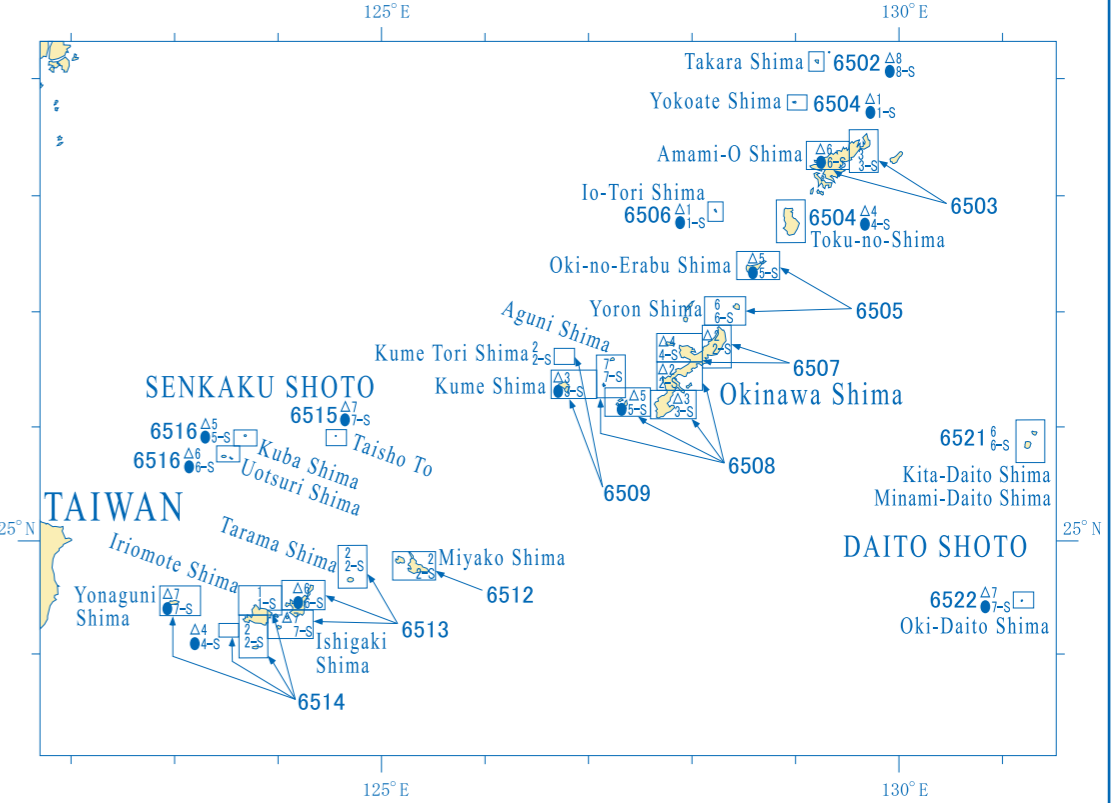

R Basic Maps of the Sea in Coastal Waters

Plan No.1 NANSEI SHOTO

Plan No.2 NANPO SHOTO