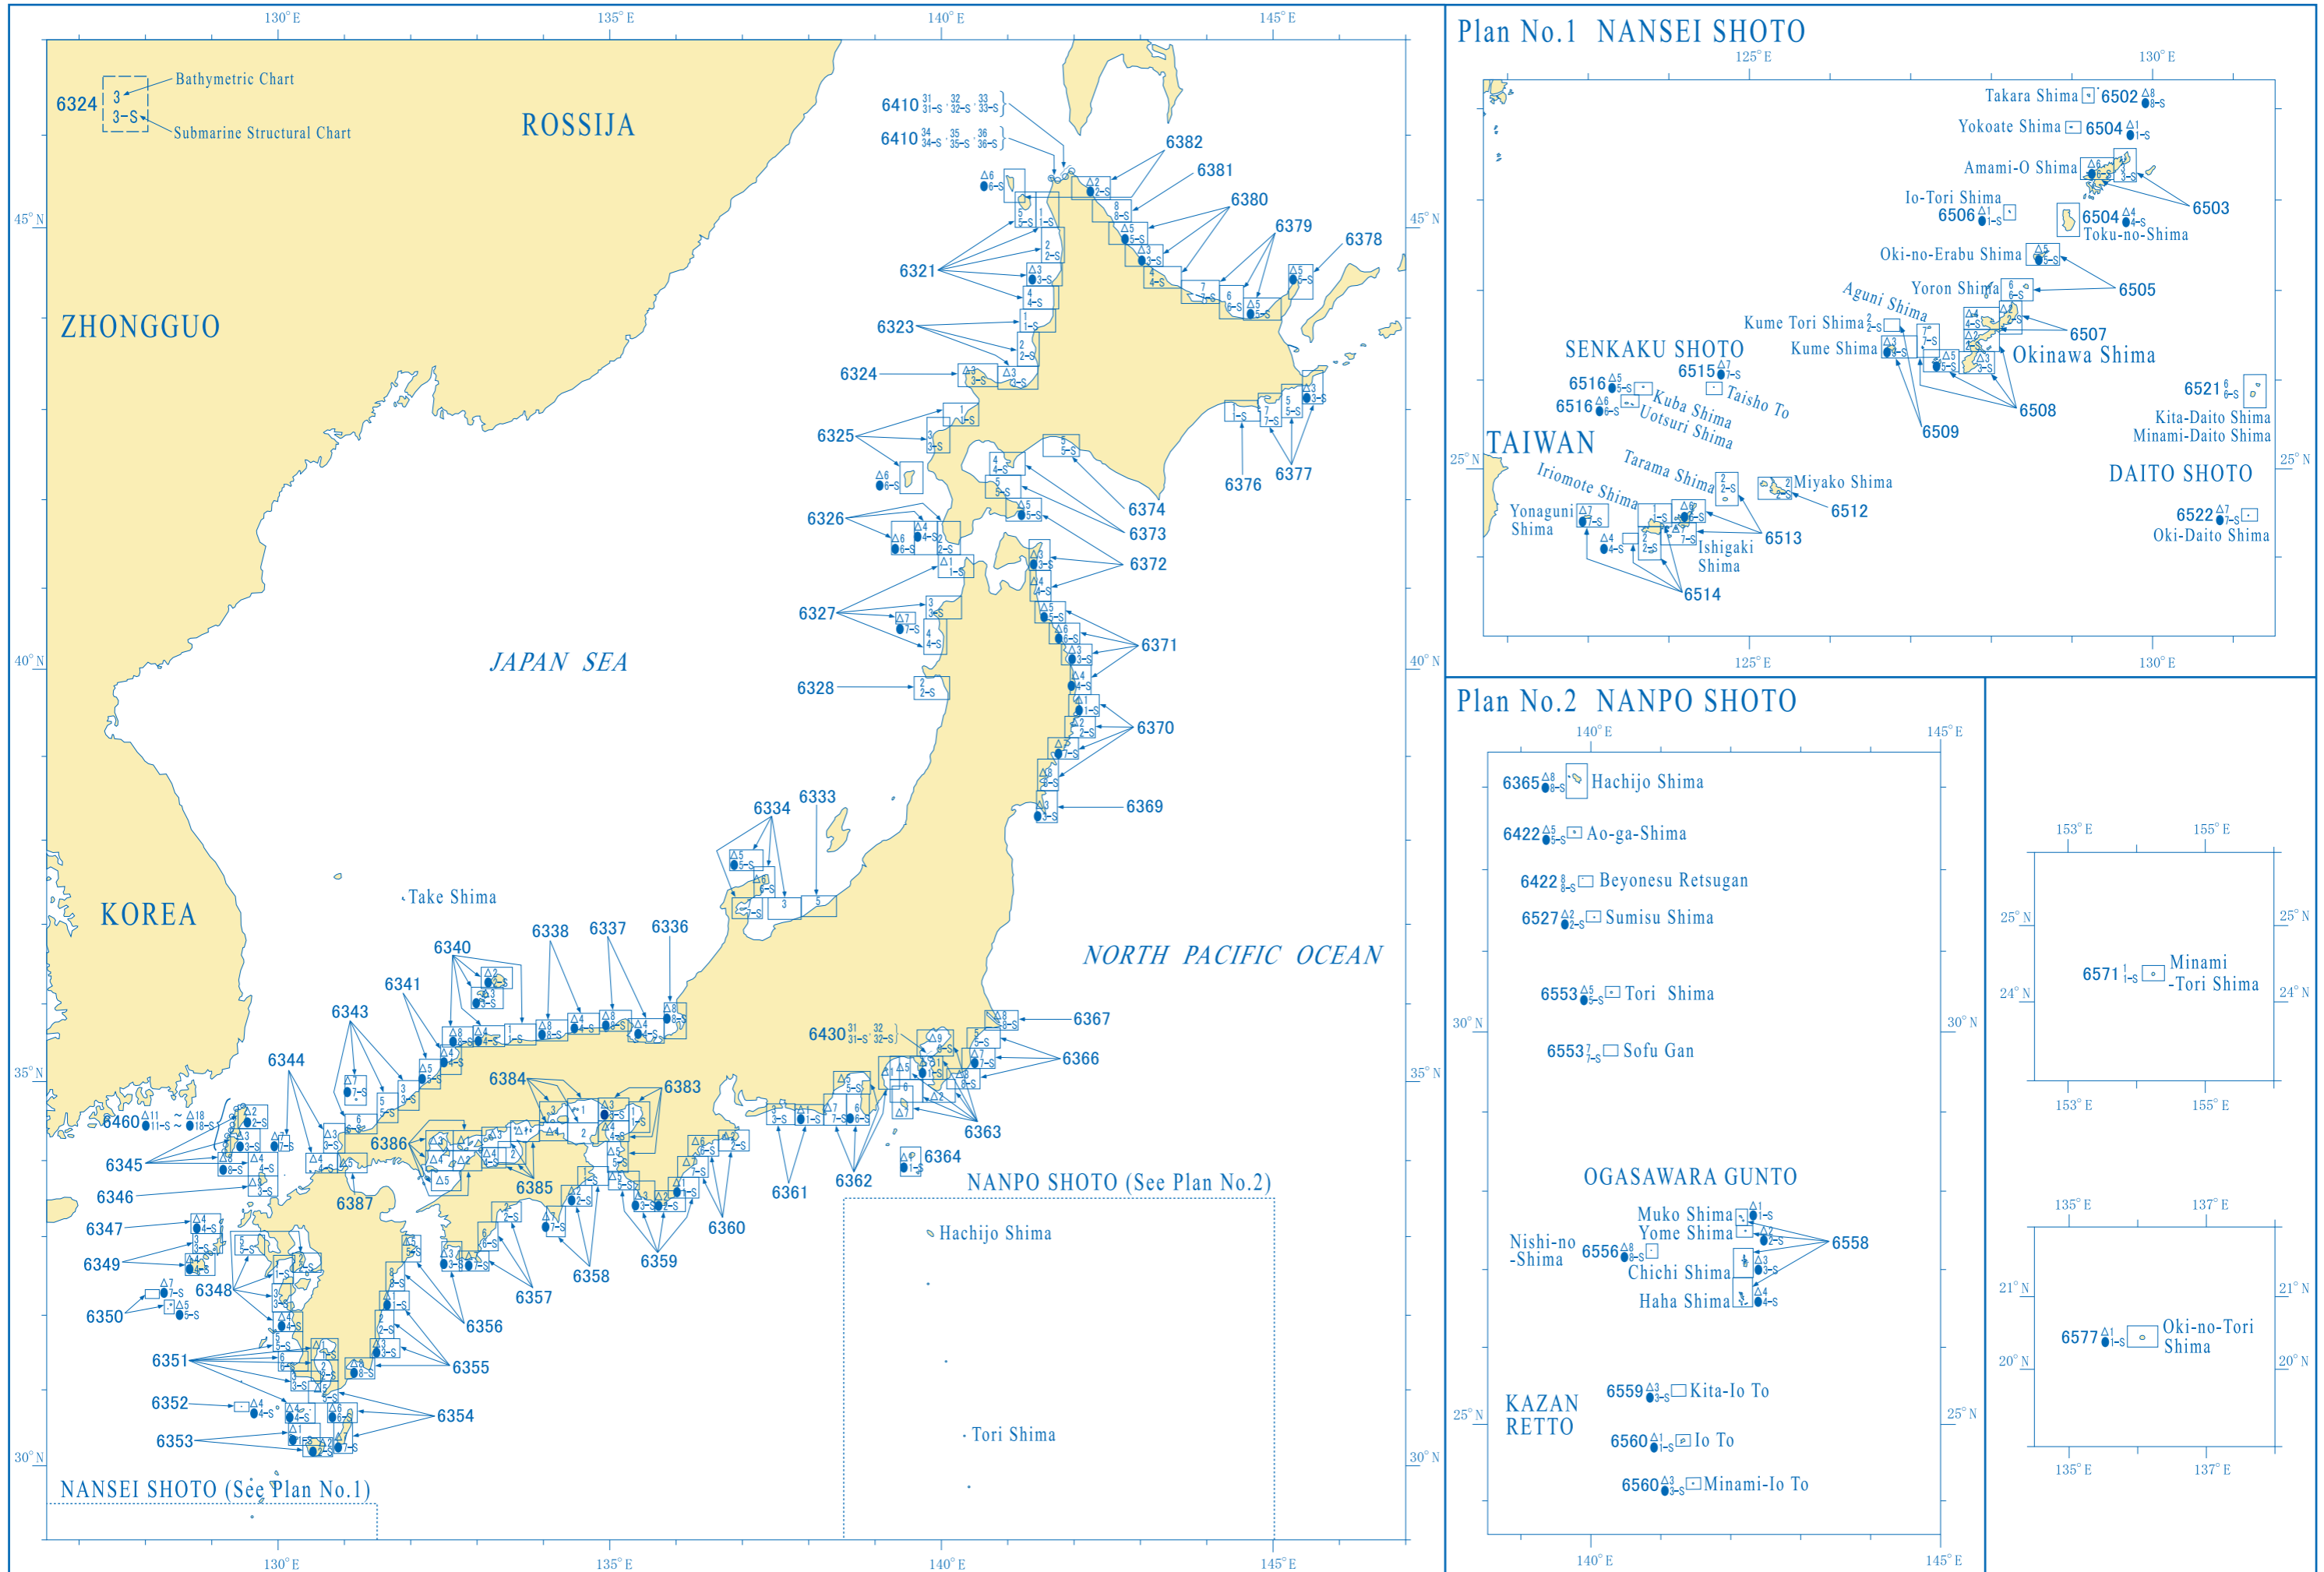

R Basic Maps of the Sea in Coastal Waters

Plan No.1 NANSEI SHOTO

Plan No.2 NANPO SHOTO